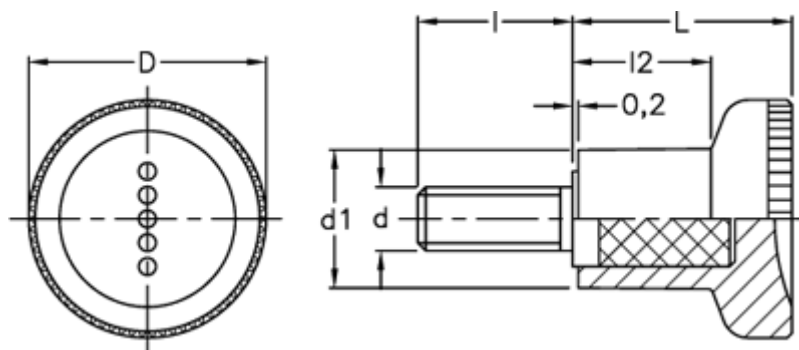

Data Sheet

Article number: 23052431461

Description: E+G Knurled knob
EKK.21-p M6x16-C1

Measures

D	= 21
d1	= 12.5
d 6g	= M6
l	= 16
L	= 18.0
l2	= 10.5